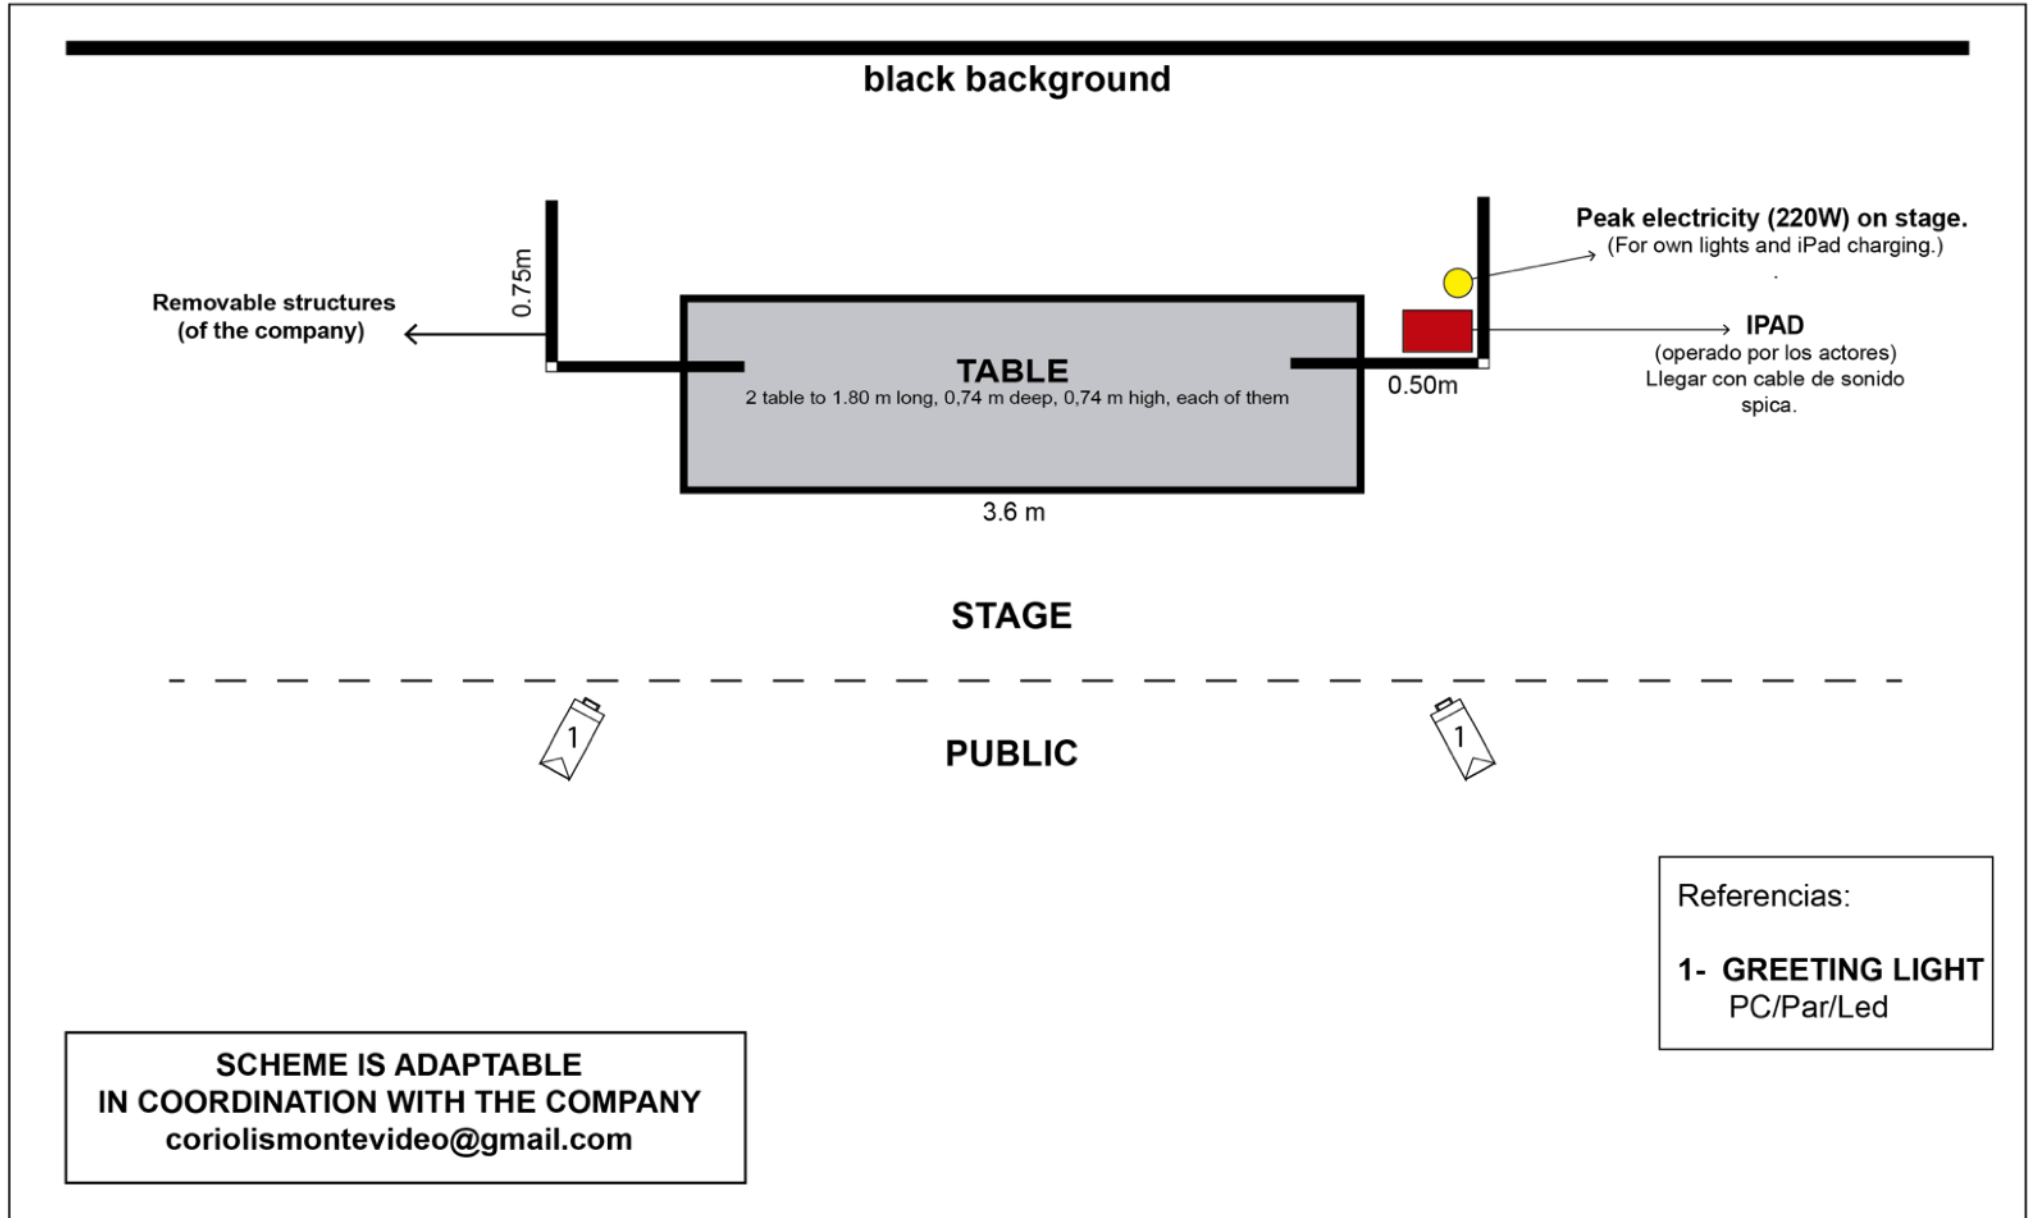

Sound: Play music from iPad from the stage (mini jack cable) and sound return.

Indispensable requirement:

- 1) Two (2) equal tables 1.80 m long, 0,74 m deep, 0,74 m high. (guide with measurements attached)
- 2) Sound: Amplification boxes (speakers), music playback from the stage (Ipad).
- 3) Peak electricity (220W) on stage. (For own lights and iPad charging.)

Requirement:

- 1) Black background
- 2) Darkness (if possible)
- 3) Lighting: we have our own lighting (led/220w) from the table on the stage, operated by the actors during the performance (in the case of rooms that have lights, a basic floor plan is attached).

Consultation: coriolismontevideo@gmail.com

STAGE DIAGRAM / LIGHTING PLAN

TRAPOS

CORIOLIS TEATRO DE OBJETOS

***PHOTOS OF TABLES REQUIRED**

Two equal tables 180x74x74cm